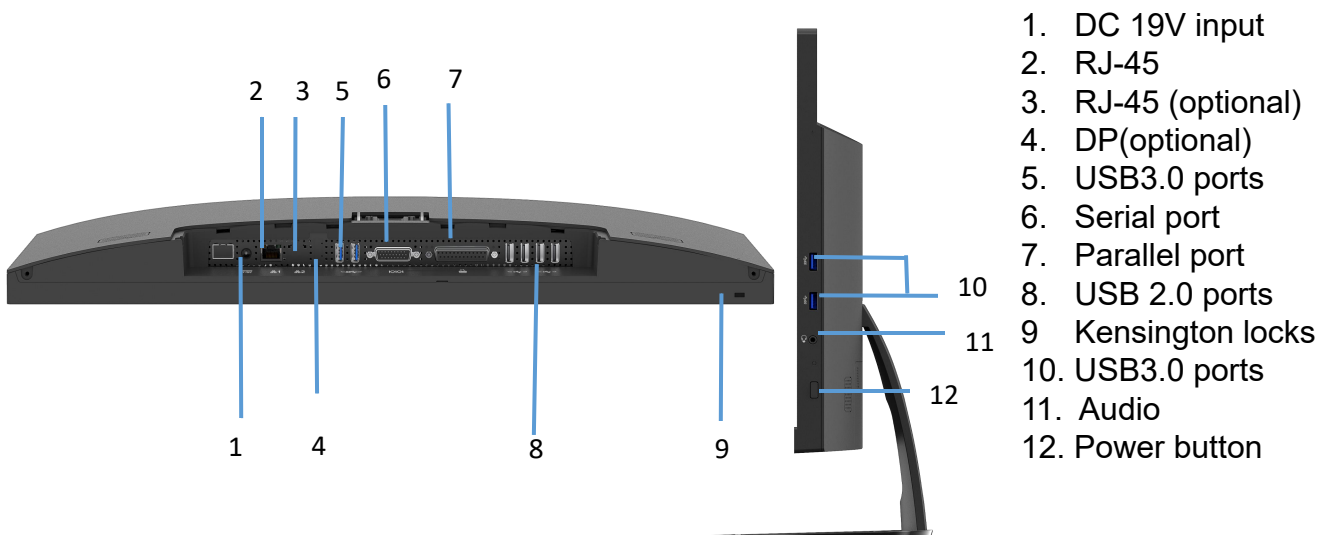

FEATURES

➤ Fashion looks, empowered workforce

Supports a second display at 4K at 60Hz for productivity. Beside, get users to work fast with DDR4 2666 MHz memory and high-performance Intel processor options

➤ Usual cloud computing protocol built-in

Designed, tested and validated for VDI scenarios from Microsoft, Citrix and VMware. providing excellent user experience.

➤ Peripherals compatibility and transmission capability

4 x USB3.0 ports, 4 x USB 2.0 ports, plus serial port and parallel port, adopting in the scenario of the heavy demands of the peripherals. Meanwhile, dual 1000-mbps network port bring a leisured internet suffering and a speeding data transmission

Ports & Slots