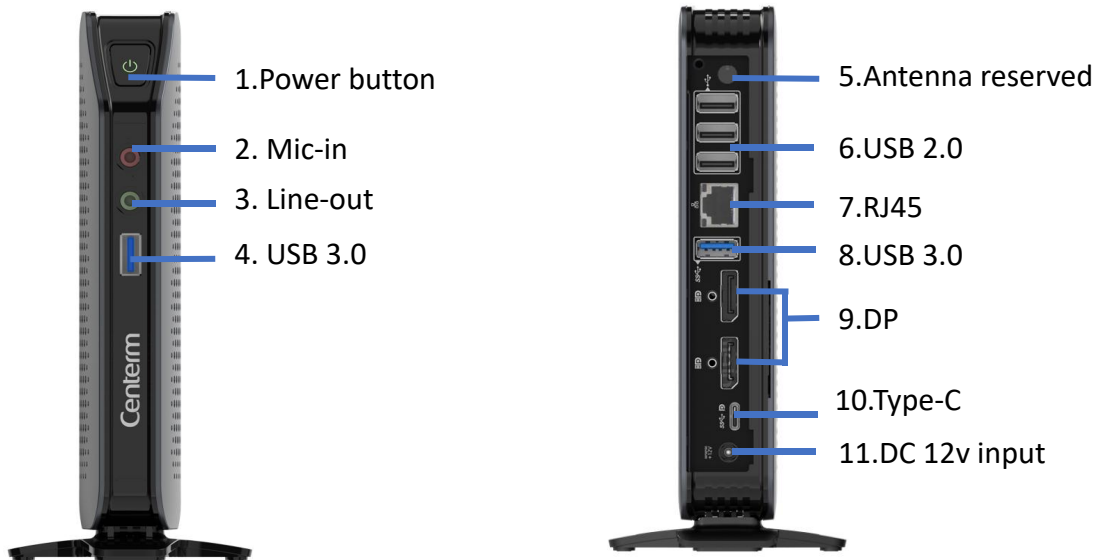

Thin
Client

F640

Triple display

TPM

PROFILE

Powered by Intel CPU, Centerm F640 is designed to support CPU-intensive and graphic demanding applications delivering smooth and outstanding performance in the standalone and virtual desktop environment.

CERTIFIED BY

FEATURES

01 Triple display and 4K resolution rate

2 DP and one type-c could lead the unit to support extend triple display. Both of them can carry out 4k resolution rate with 60 Hz

02 M.2 expansion

Support M.2 interface attached for a faster I/O, regardless storage or Wi-Fi

03 Multiple VDI protocol supported

Citrix ICA/HDX, VMware PCoIP and Microsoft RDP are supported for different purpose of different virtualization

04 Trusted Platform Module

Give businesses a layer of protection for data from penetration.

CONNECTIVITY

SPECIFICATION

| | |
|----------------------------|---|
| Processor | Intel quad core 2.0Ghz |
| Available Operating System | WIN 10 IOT |
| Protocols | Citrix receiver/Vmware View Client/RDP client |
| Management | CDMS ¹ |
| RAM (DDR4) | 4GB |
| Storage (mSATA) | 64GB |
| Display | DP x 2, Type-C x 1 |
| Resolution | DP:4096 x 2160 @60Hz, Type-C :4096 x 2160 @60Hz |
| Color Depth | 32 bits |
| LAN | x 1 (10/100/1000Mbps, RJ-45) |
| USB 2.0 | x 3 |
| USB 3.0 | x 2 |
| Audio | Line-out x 1 , Mic-in x 1 |
| Dimension | 131mm x 31.5mm x 167mm (stand excluded)/ 131mm x 76mm x 178mm (stand included) |
| Net Weight | 0.532 kg |
| Adapter | Worldwide auto-sensing 100-240V AC, 50/60 Hz, 12V/3A DC |
| Power Consumption | < 10w |
| Mounting | Vertical standing feet |
| Security | Standard Kensington anti-theft keyhole |
| Cooling | Fan-less Convection |
| Operation Temperature | 0°C to 40°C |
| Relative Humidity | 30% to 90% non-condensing |