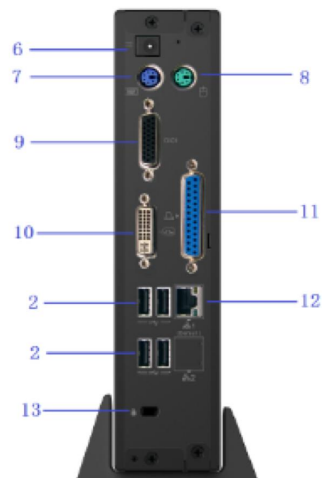

### 04 Multiple interfaces

4 serial port, 1 parallel port, 1 USB 3.0 port, 5 USB 2.0 port, 1 DVI-I port.

## CONNECTIVITY

Front

1. Power Button
2. USB 2.0 Port
3. Mic-in
4. Line-out
5. USB 3.0 Port

Rear

6. DC 12V Input
7. PS/2 Keyboard
8. PS/2 Mouse
9. Serial Port
10. DVI-I Port
11. Parallel Port
12. RJ-45
13. Kensington Lock Slot