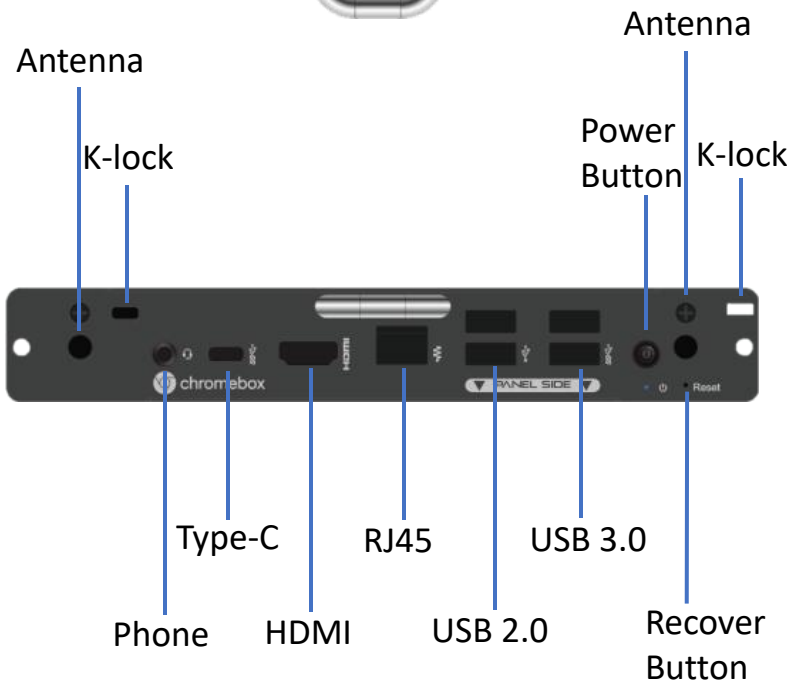

centerm

CENTERM  
CHROMEBOX

OP660

## For every business need

Centerm Chromebox OP660, ChromeOS devices have built-in security, deploy quickly and update automatically, providing a modern employee experience.

# Chromebox OP660

## SPECIFICATION

Operating Syetem	ChromeOS
Processor	Intel 7305E, 5C 5T, 1.0GHz, 8MB, 15W Intel Core i3-1315U (RPL-U15), 6C 8T 1.20G 10MB 15W
Memory	8GB SODIMM (DDR4-3200) DDR-4 module
Storage	256GB SSD 2230/2280 type
Wi-Fi	M.2 2230 Intel WiFi 6E + BT 5.2 AX211 non-vPro
Graphics	Intel® UHD Graphics
Ports	<p>Front Side :</p> <ul style="list-style-type: none"> <li>• 2 x USB 3.2 Gen1(5Gbps)</li> <li>• 2 x USB 2.0</li> <li>• 1 x USB Type-C(not support plug-in power on)</li> <li>• 1 x HDMI 2.0a</li> <li>• 2 x Antenna</li> </ul> <p>Back Side: (I/O Interface-TX25A depends on OPS monitors)</p> <ul style="list-style-type: none"> <li>• 1 x HDMI 2.0a supporting 4K2K@60 resolution</li> <li>• 1 x UART TX, RX 3.3V TTL (COM 1)</li> <li>• 2 x USB 2.0</li> <li>• 1 x USB 3.2 Gen1 (5Gbps)</li> <li>• Control signals (PWR_STATUS, PS_ON#, PB_DET, CEC, SYS_FAN)</li> </ul>
LAN	1 x RJ-45 connector, White LED for connectivity and AmberLED for activity located on RJ-45 connector.
Audio	1 x Combo jack, HD Audio
Security	2 x Kensington lock
Power Button	x 1, Power LED indicator*1
Recover Button	x 1
Handle bar	x 1
Dimension	200*118*30mm
Weight	700g
Battery and Power	Power supply from OPS monitor