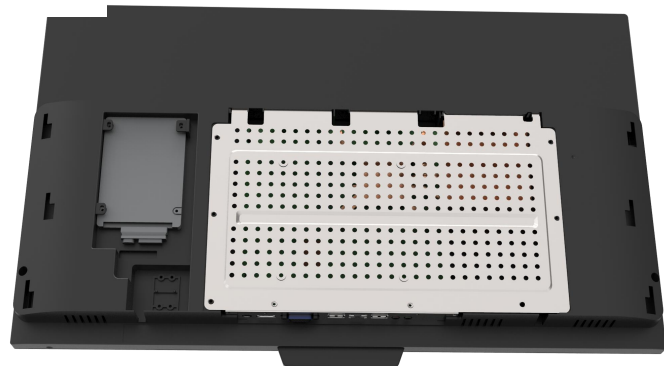

All in One

AFH24

PROFILE

Centerm AFH24 is a powerful all-in-one with high performance Intel processor inside, and integrates with a stylish 23.8" FHD display.

Appearance

Free adjustment & Better for cervical spine

Left and right rotation

Tilt back and forth

Touch Function Optional

Free adjustment & Better for cervical spine

rotate Angle 90°

Up & down

Adjustable range: 0-140mm

Support VESA
Size 100*100mm

- SD Card Slot
- USB2.0
- USB2.0
- Power indicator
- Power Button on/off

Support Internal DVD
(Thick ness12.7mm)

Wall mounted iron plate

SPECIFICATION

Processor

CPU	Intel i3-10100 Quad core 3.6GHz
-----	---------------------------------

I/O INTERFACE

USB	2.0 x 2, 3.0 x4
-----	-----------------

SD card slot	Yes
--------------	-----

HDMI	x 1
------	-----

COM	x 1
-----	-----

AUDIO

Ports	Mic-in x1 , Line-out x1
-------	-------------------------