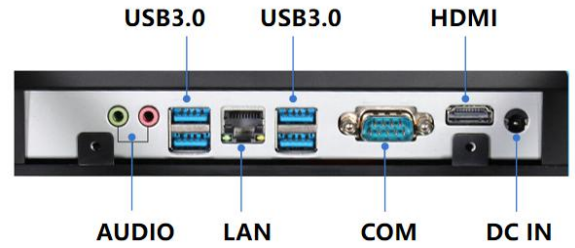

Left and right rotation

Tilt back and forth

Touch Function Optional

Free adjustment & Better for cervical spine

rotate Angle 90°

Up & down

Adjustable range: 0-140mm

Support VESA
Size 100*100mm

- SD Card Slot
- USB2.0
- USB2.0
- Power indicator
- Power Button on/off

Support Internal DVD
(Thick ness12.7mm)

Wall mounted iron plate

SPECIFICATION

Processor

CPU	Intel i3-10100 Quad core 3.6GHz
-----	---------------------------------

I/O INTERFACE

USB	2.0 x 2, 3.0 x4
-----	-----------------

SD card slot	Yes
--------------	-----

HDMI	x 1
------	-----

COM	x 1
-----	-----

AUDIO

Ports	Mic-in x1 , Line-out x1
-------	-------------------------

Speaker	8Ω 3W*2
---------	---------

PANEL

Display size	23.8 inch
--------------	-----------

VESA	100 x 100
------	-----------

POWER

Adapter	Worldwide auto-sensing 100-240V AC, 50/60 Hz, 19V95W
---------	--