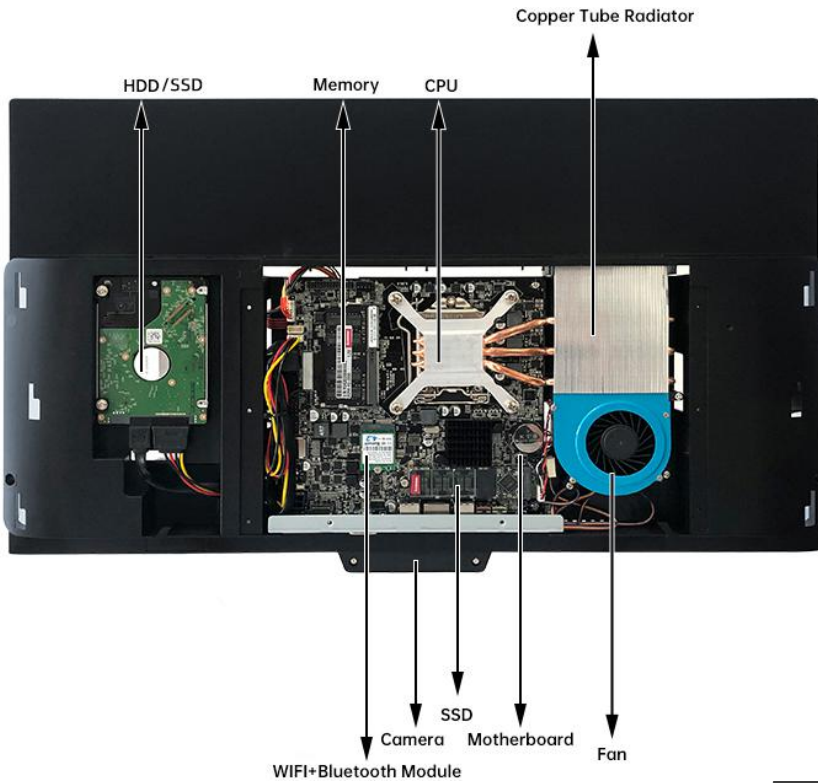

All in One

AFH24

PROFILE

Centerm AFH24 is a powerful all-in-one with high performance Intel processor inside, and integrates with a stylish 23.8" FHD display.

Appearance

Free adjustment & Better for cervical spine

Left and right rotation

Tilt back and forth

Touch Function Optional

Free adjustment & Better for cervical spine

rotate Angle 90°

Up & down

Adjustable range: 0-140mm

Support VESA
Size 100*100mm

- SD Card Slot
- USB2.0
- USB2.0
- Power indicator
- Power Button on/off

Support Internal DVD
(Thick ness12.7mm)

Wall mounted iron plate

SPECIFICATION

Processor

CPU	Intel i3-10100 Quad core 3.6GHz
-----	---------------------------------

Speaker	8Ω 3W*2
---------	---------

PANEL

Display size	23.8 inch
--------------	-----------

VESA	100 x 100
------	-----------

POWER

Adapter	Worldwide auto-sensing 100-240V AC, 50/60 Hz, 19V95W
---------	--