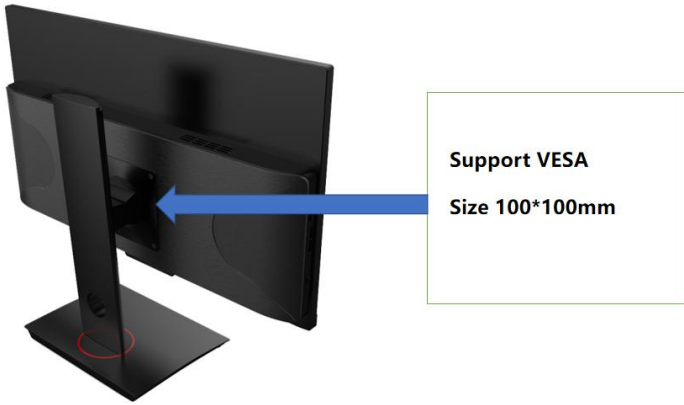

Left and right rotation

Tilt back and forth

Touch Function Optional

Free adjustment & Better for cervical spine

rotate Angle 90°

Up & down

Adjustable range: 0-140mm

Support VESA
Size 100*100mm

- SD Card Slot
- USB2.0
- USB2.0
- Power indicator
- Power Button on/off

Support Internal DVD
(Thick ness12.7mm)

Wall mounted iron plate

SPECIFICATION

Processor

CPU	Intel i3-10100 Quad core 3.6GHz
-----	---------------------------------

Speaker	8Ω 3W*2
---------	---------

PANEL

Display size	23.8 inch
--------------	-----------

VESA	100 x 100
------	-----------

POWER

Adapter	Worldwide auto-sensing 100-240V AC, 50/60 Hz, 19V95W
---------	--