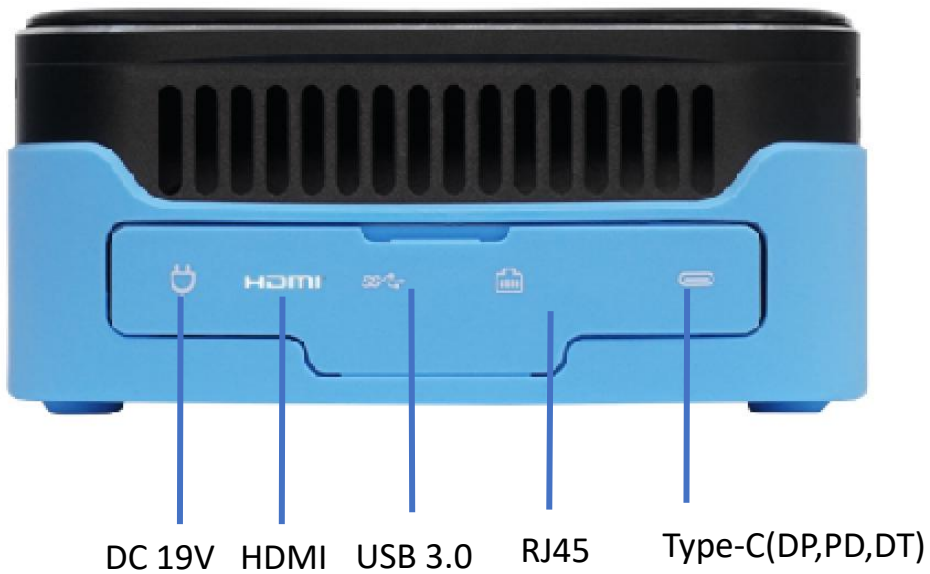

Mini-PC

AFB8

PROFILE

Powered by Intel CPU, Ice-lake designed to support CPU-intensive and graphic demanding applications, delivering smooth and outstanding performance for leisure and entertainment.

Appearance

View in the Front

View in the rear

FEATURES

- **Intel 10th Gen for entertainment**
- **Support 4K display**
- **WIFI 6 and Bluetooth 5.0**
- **Multi-functions type-c**

SPECIFICATION

Processor	Intel i3 Dual core 1.2GHz
RAM (DDR4)	8 GB
Storage	256 GB, 1*m.2 2280 SSD
Display	HDMI x 1
Resolution	3840*2160 @60Hz
Network	x 1 (10/100/1000Mbps, RJ-45)
Type-C	x 2
USB 3.0	x 3
Audio Port	x 1
VESA	x 1
Weight	0.6kg
Power	19V 3.42A
Dimension (mm)	117 × 117 × 50
Operating System	Support Linux